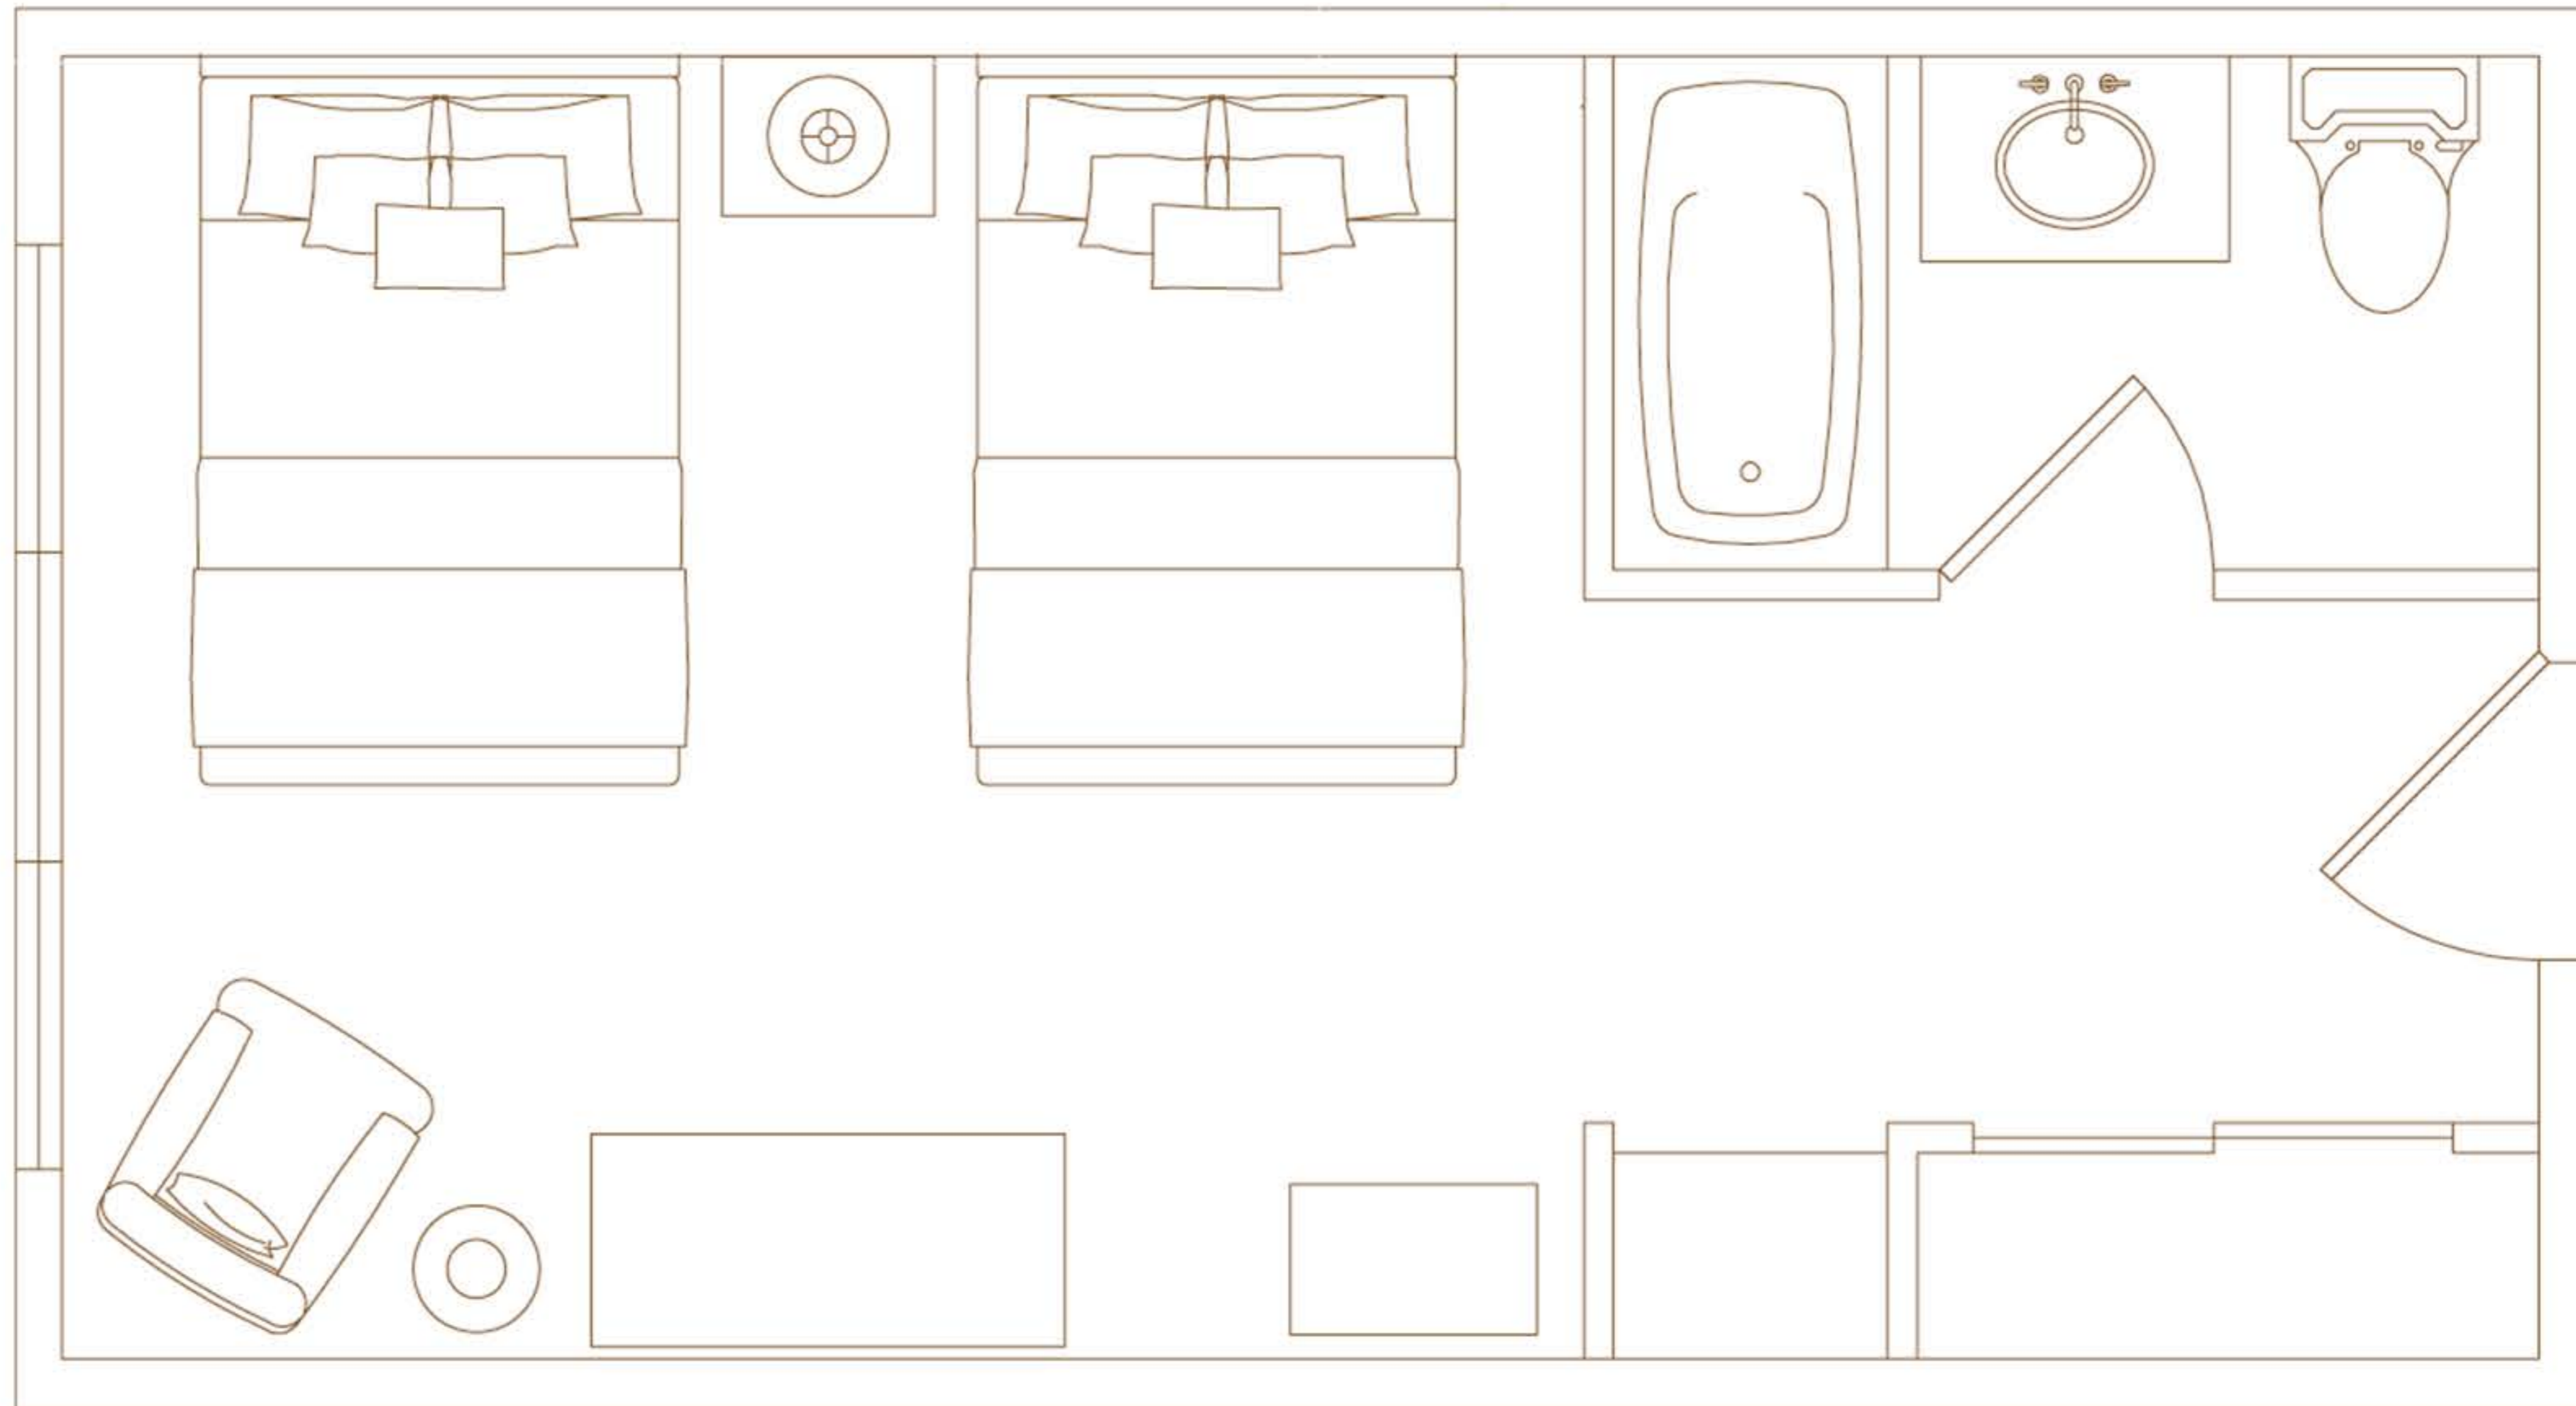

## DOUBLE GUEST ROOMS

CEDAR: CONNECTS TO HUMMINGBIRD (LODGE W/1 KING)

PINYON: CONNECTS TO CUCKOO (LODGE W/1 KING)

SQUARE FEET – 288

STANDARD OCC – 2

MAX OCC – 4

\*SHOWER/TUB WILL VARY

# TRAILHEAD LODGE

## QUEEN/FULL GUEST ROOMS

1ST FLOOR – LUPINE, SAGEBRUSH

2ND FLOOR – MAGPIE

SQUARE FEET – 288

STANDARD OCC – 2

MAX OCC – 4

\*SHOWER/TUB WILL VARY