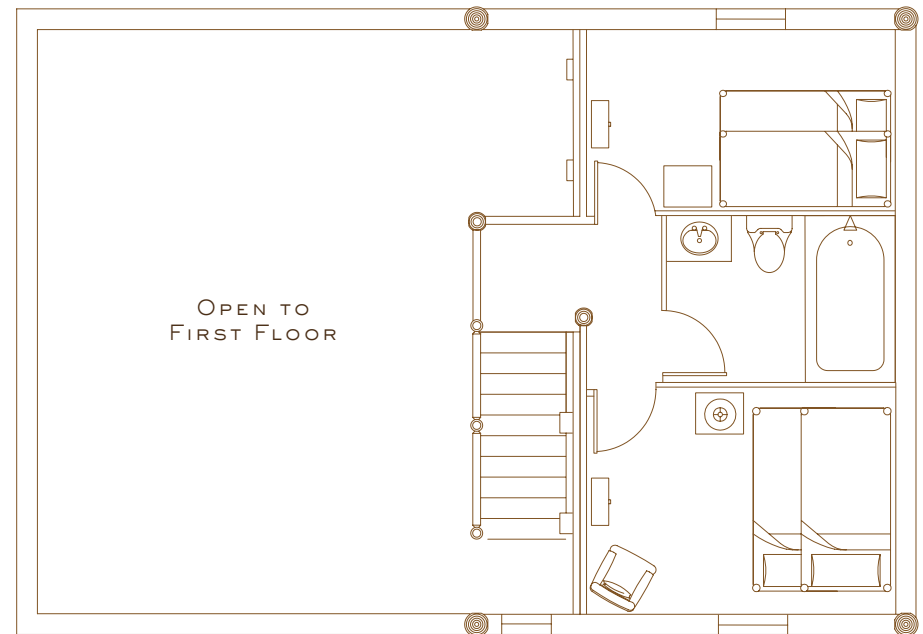

SECOND FLOOR

66 BRUSH CREEK RANCH ROAD • SARATOGA, WY 82331
307-327-5284 • GUESTSERVICES@BRUSHCREEKRANCH.COM

CONDÉ NAST
Traveler
#1 USA RESORT
2014 | 2015 | 2016 | 2017

LEGEND
Preferred
HOTELS & RESORTS