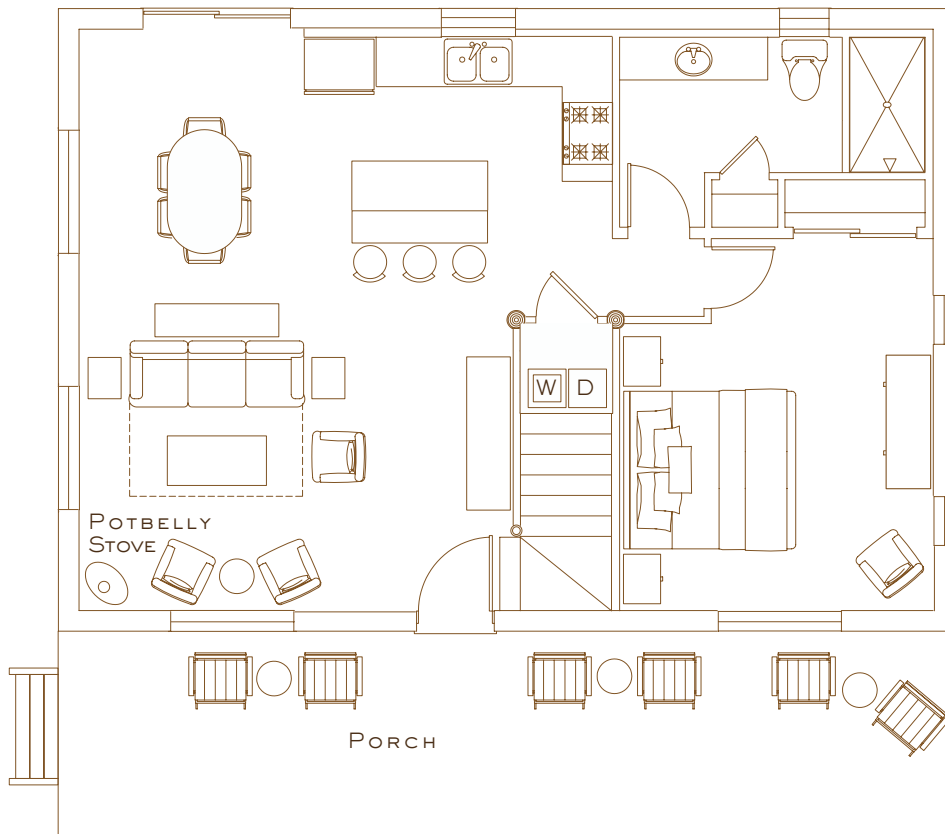

LODGE & SPA

AT BRUSH CREEK RANCH

BROOKIE CABIN RESIDENCE

BEDROOMS — 3
BATHROOMS — 2
SQUARE FEET — 1,192
STORIES — 2
STANDARD OCC — 6
MAX OCC — 10

BEDS — KING
— QUEEN/TWIN BUNK
— QUEEN/TWIN BUNK
— QUEEN SLEEPER SOFA

MAIN FLOOR