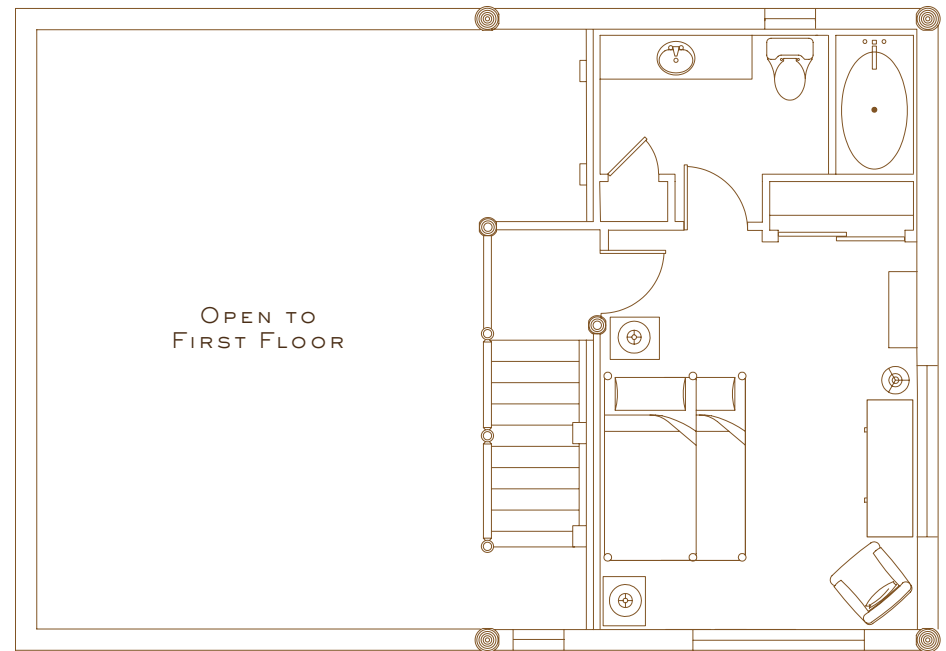

## GAMEVIEW CABIN RESIDENCE

- BEDROOMS – 2
- BATHROOMS – 2
- SQUARE FEET – 1,192
- STORIES – 2
- STANDARD OCC – 4
- MAX OCC – 7
- BEDS – KING
- QUEEN/TWIN BUNK
- QUEEN SLEEPER SOFA

MAIN FLOOR

SECOND FLOOR