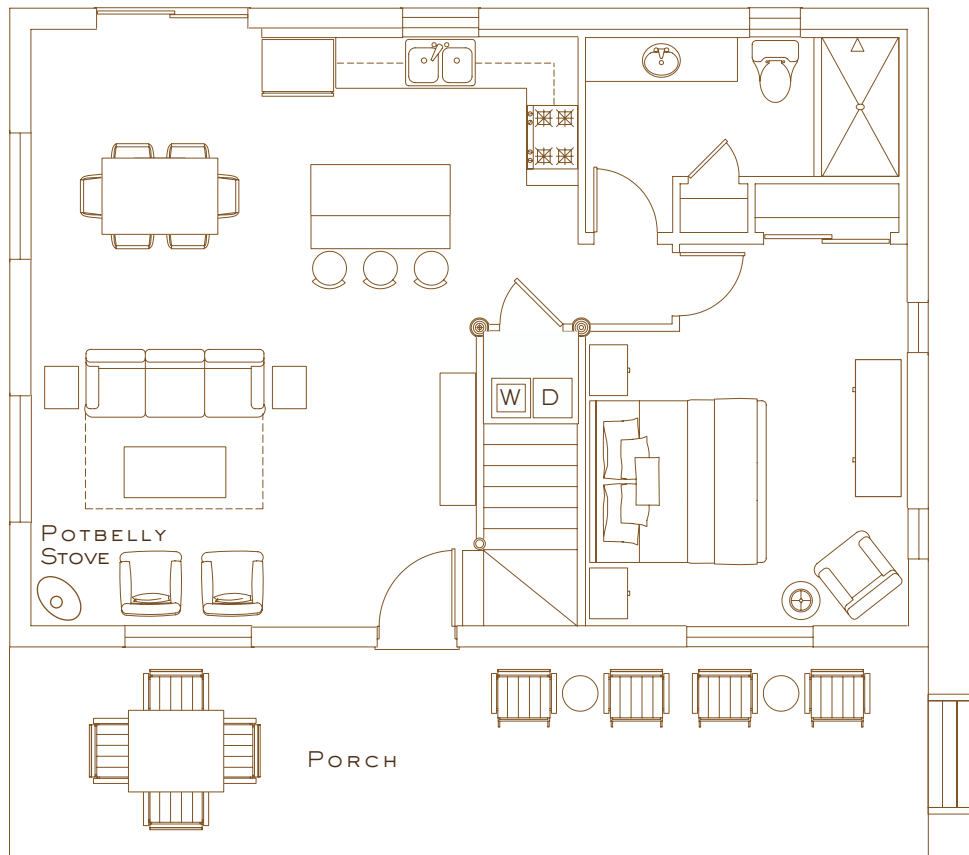

# LODGE & SPA

AT BRUSH CREEK RANCH

## GAMEVIEW CABIN RESIDENCE

- BEDROOMS – 2
- BATHROOMS – 2
- SQUARE FEET – 1,192
- STORIES – 2
- STANDARD OCC – 4
- MAX OCC – 7
- BEDS – KING
- QUEEN/TWIN BUNK
- QUEEN SLEEPER SOFA

MAIN FLOOR

SECOND FLOOR