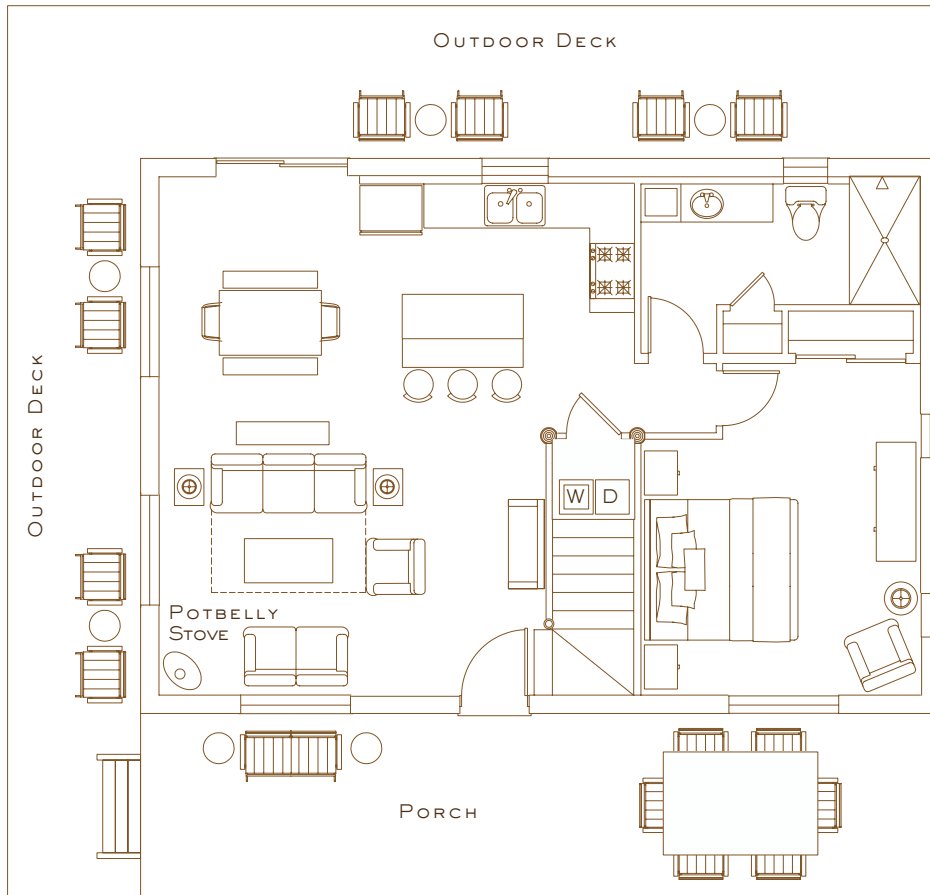

LODGE & SPA

AT BRUSH CREEK RANCH

GRANDVIEW CABIN RESIDENCE

- BEDROOMS — 3
- BATHROOMS — 2
- SQUARE FEET — 1,192
- STORIES — 2
- STANDARD OCC — 6
- MAX OCC — 8
- BEDS — KING
- QUEEN
- TWIN/TWIN BUNK
- QUEEN SLEEPER SOFA

MAIN FLOOR