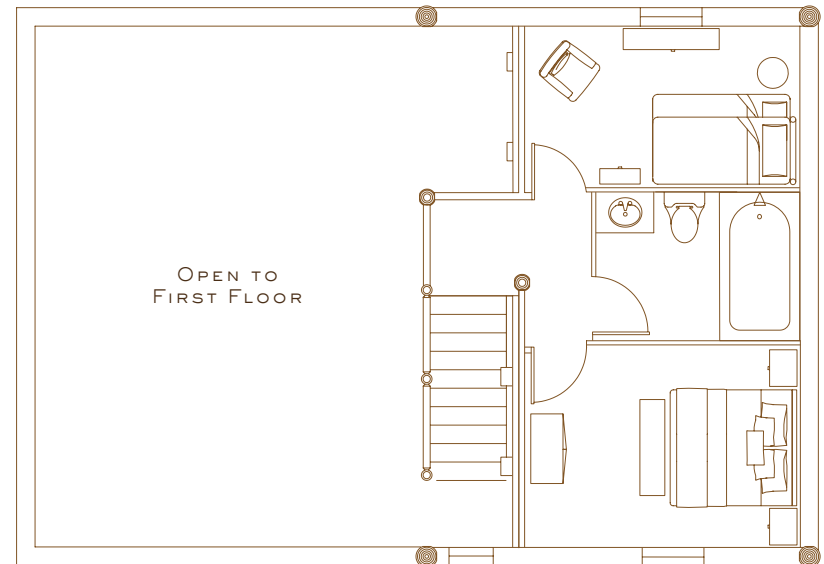

SECOND FLOOR

66 BRUSH CREEK RANCH ROAD · SARATOGA, WY 82331
307-327-5284 · GUESTSERVICES@BRUSHCREEKRANCH.COM

CONDÉ NAST
Traveler
#1 USA RESORT
2014 | 2015 | 2016 | 2017

LEGEND
Preferred
HOTELS & RESORTS