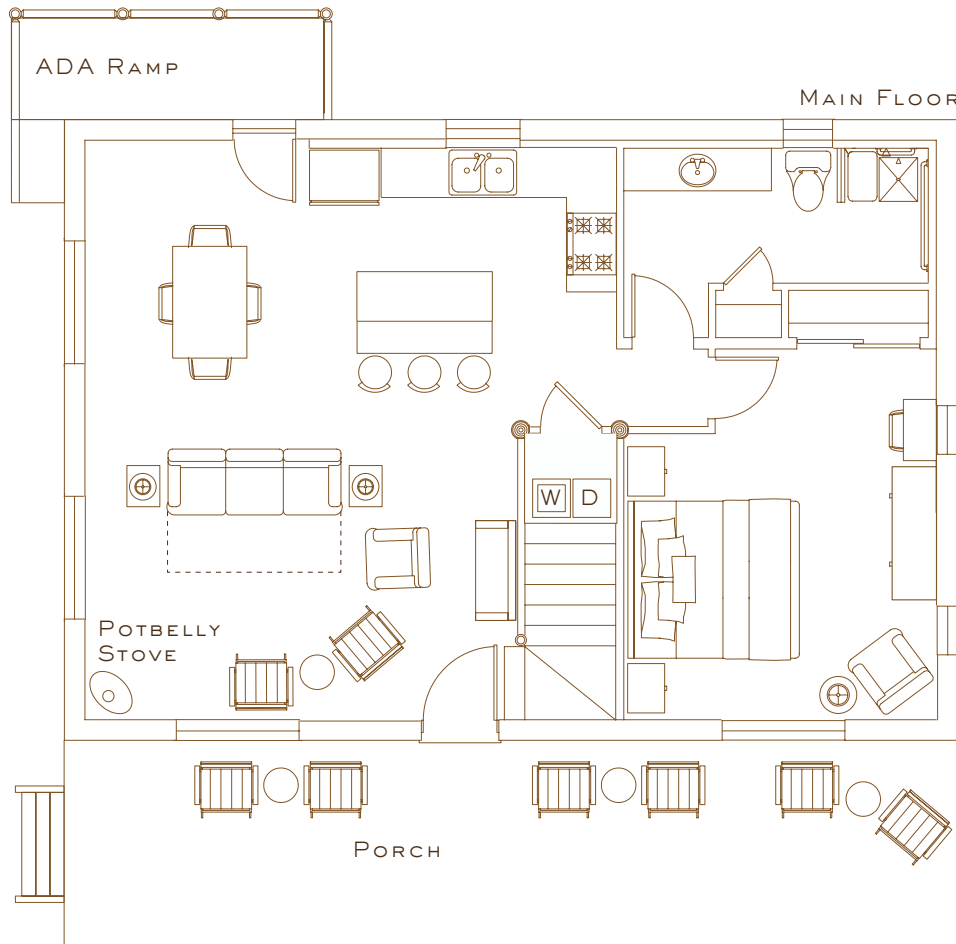

LODGE & SPA

AT BRUSH CREEK RANCH

KOKANEE CABIN RESIDENCE

BEDROOMS – 2

BEDS – TWO KINGS

BATHROOMS – 2

– QUEEN SLEEPER SOFA

(1 ACCESSIBLE WITH ROLL-IN SHOWER)

SQUARE FEET – 1,192

STORIES – 2

STANDARD OCC – 4

MAX OCC – 6

66 BRUSH CREEK RANCH ROAD • SARATOGA, WY 82331
307-327-5284 • GUESTSERVICES@BRUSHCREEKRANCH.COM