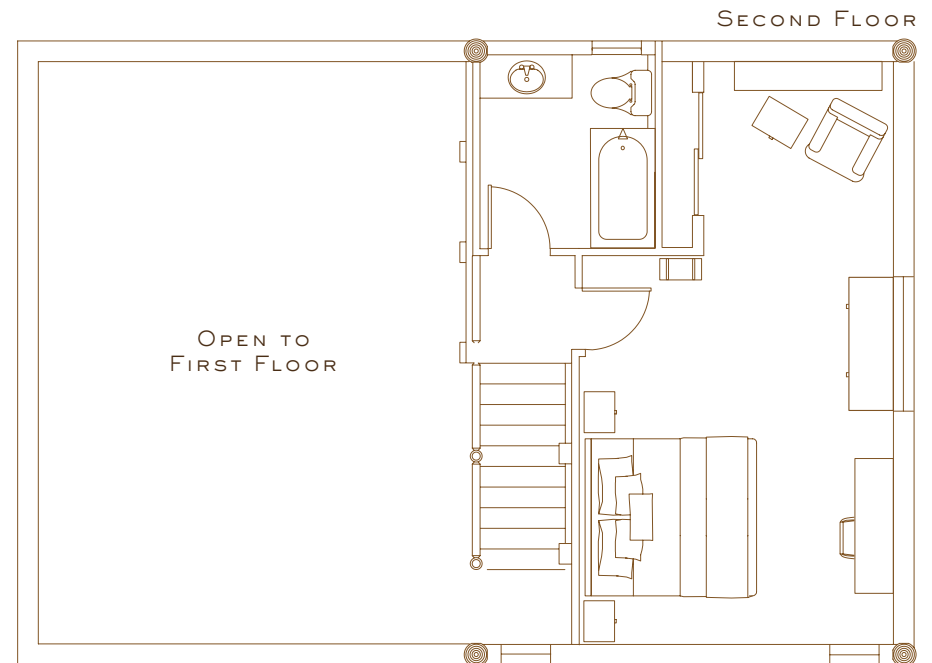

LODGE & SPA

AT BRUSH CREEK RANCH

KOKANEE CABIN RESIDENCE

BEDROOMS – 2

BEDS – TWO KINGS

BATHROOMS – 2

– QUEEN SLEEPER SOFA

(1 ACCESSIBLE WITH ROLL-IN SHOWER)

SQUARE FEET – 1,192

STORIES – 2

STANDARD OCC – 4

MAX OCC – 6

66 BRUSH CREEK RANCH ROAD • SARATOGA, WY 82331
307-327-5284 • GUESTSERVICES@BRUSHCREEKRANCH.COM