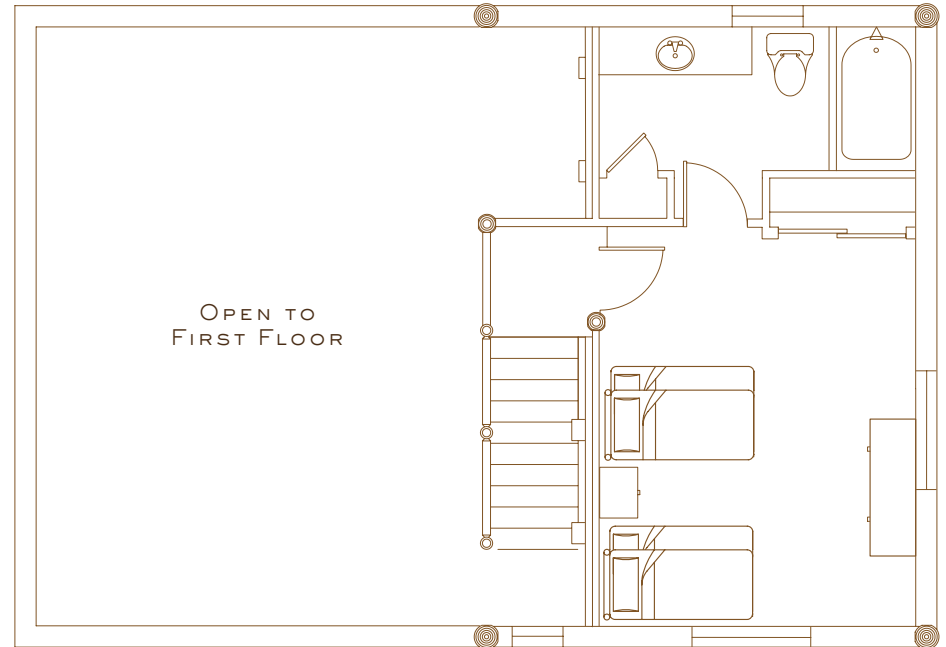

SECOND FLOOR

66 BRUSH CREEK RANCH ROAD · SARATOGA, WY 82331
307-327-5284 · GUESTSERVICES@BRUSHCREEKRANCH.COM