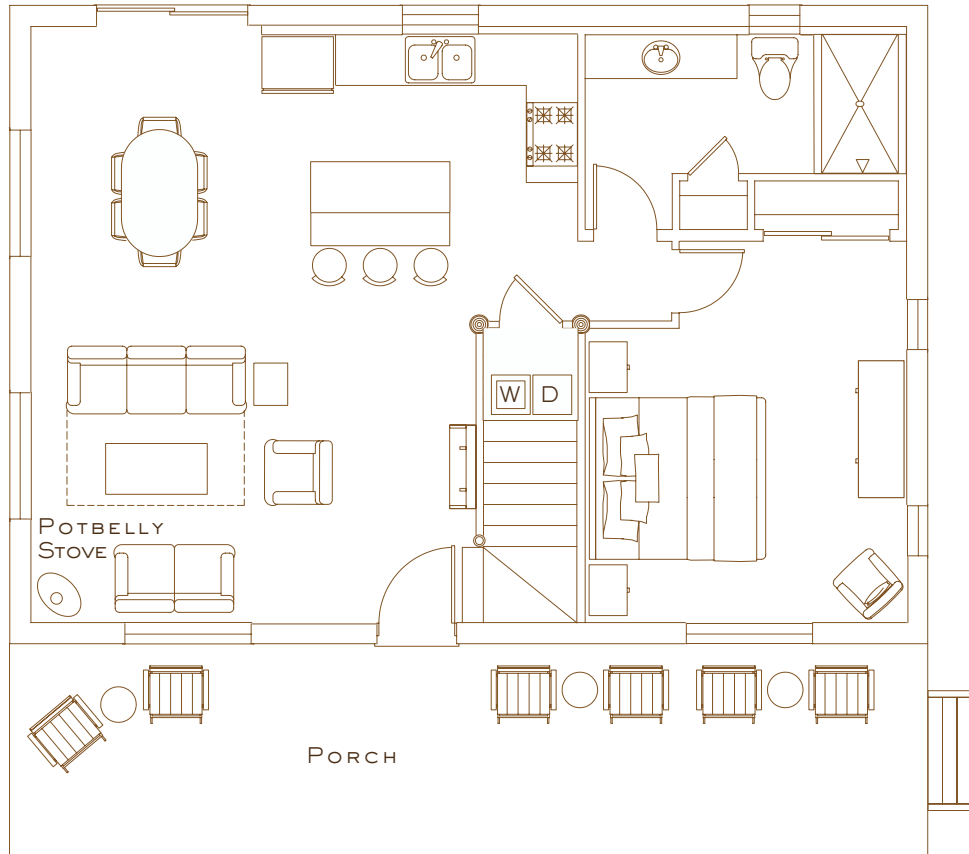

LODGE & SPA

AT BRUSH CREEK RANCH

RAINBOW CABIN RESIDENCE

- BEDROOMS — 2
- BATHROOMS — 2
- SQUARE FEET — 1,192
- STORIES — 2
- STANDARD OCC — 4
- MAX OCC — 8
- BEDS — KING
- TWIN/TWIN BUNKS
- QUEEN SLEEPER SOFA

MAIN FLOOR